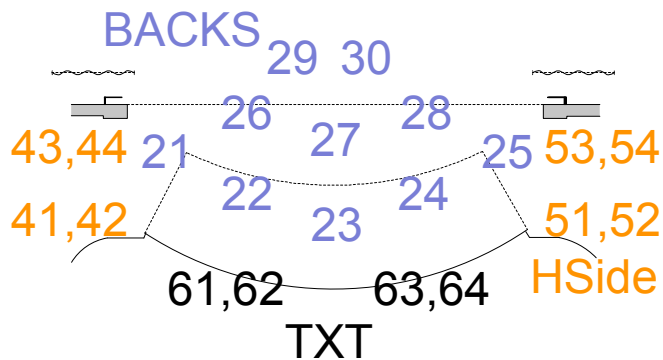

The 39 Steps

Saint Michael's Playhouse

Anthony Pellecchia

HSE - 1001

HANNAY's

PALLADIUM

TRAIN

US Skim - 331 401

Mini - 341, 342, 343 402

Crofter's

Door-311, 312
Win-231, 232
Rover-281
RearWin-221

Sheriff

Pend-351

Hall

Podium-211
Banner-212

AltNa