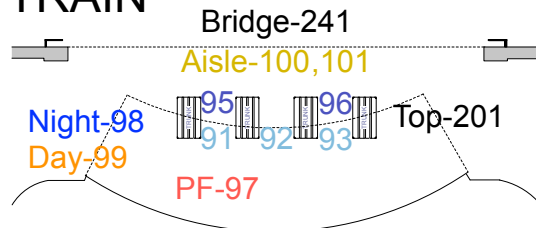

The 39 Steps

Saint Michael's Playhouse

Anthony Pellecchia

HSE - 1001

HANNAY's

PALLADIUM

TRAIN

US Skim - 331 401

Mini - 341, 342, 343 402

Crofter's

Door-311, 312
Win-231, 232
Rover-281
RearWin-221

Sheriff

Pend-351

Hall

Podium-211
Banner-212

AltNa