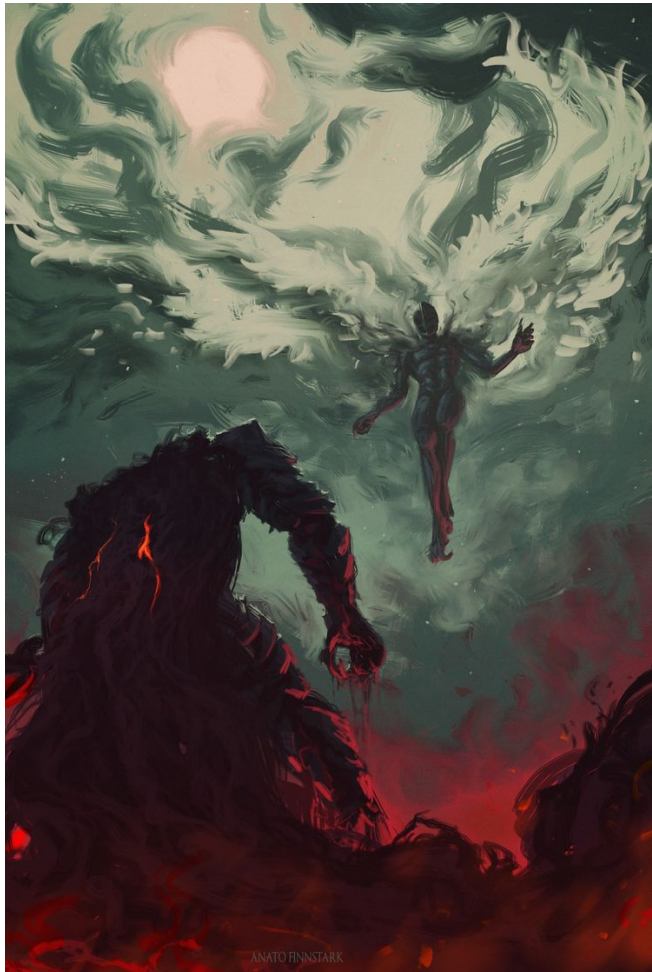

# Hamlet

Preliminary Inspirational  
Lighting Research

The background of the slide is a dark, atmospheric illustration of a city skyline at night. The sky is a deep, dark blue-grey, and a large, bright red moon hangs in the upper center. The city below is mostly in silhouette, with some buildings and structures visible against the dark background. There are some small, glowing orange and red lights scattered throughout the scene, suggesting city lights or perhaps a fire. The overall mood is mysterious and dramatic.

# Modern Deteriorating Environment

---

# Levels and Weather

---

Alternative Curved Lines

---

Warm light on people

---

Cool light on people

---