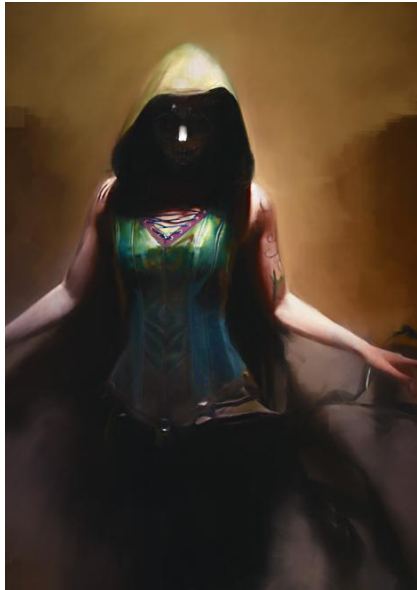

# Hamlet

Preliminary Inspirational  
Lighting Research

The background of the slide is a dark, atmospheric illustration of a city skyline at night. The sky is a deep, dark blue-grey, and a large, bright red moon hangs in the upper center. The city below is mostly in silhouette, with some buildings and structures visible against the dark background. There are some small, glowing orange and red lights scattered throughout the scene, suggesting city lights or perhaps a fire. The overall mood is mysterious and dramatic.

# Levels and Weather

---

Alternative Curved Lines

---

Warm light on people

---

Cool light on people

---